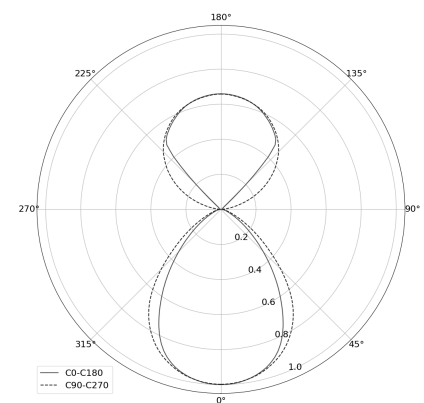

## KAMERTON Stand Line

CODE: 5.3232.02P1.C778.G0

LED | 4000 K | >90 | SDCM ≤3 | 50,000 h L80 B10 | IP20 | Casambi | 220-240V 50-60Hz |  | 

### TECHNICAL DATA

Power: 20,2+10,1 W CC HO (High output)  
Flux: 2671 lm  
CCT: 4000 K  
CRI: >90  
SDCM: ≤3  
Durability of LED sources: 50.000 h, L80 B10  
Diffuser / Optic: Dark Microcrystal

Mounting type: Standing fixture  
Power supply: 220-240V, 50-60Hz  
Control: Casambi  
Protection Class: I  
IP: IP20  
Material: Extruded aluminium profile  
Finishing: powder coated: fog (RAL7038)

### TECHNICAL DRAWING

Dimensions: 1235x350 mm

### PHOTOMETRIC DATA