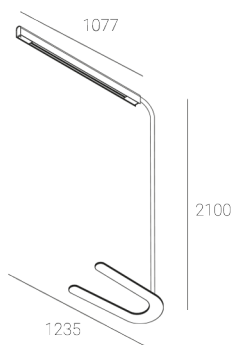

## KAMERTON Stand Line

CODE: 5.3232.02P1.C778.G0

LED | 4000 K | >90 | SDCM ≤3 | 50,000 h L80 B10 | IP20 | Casambi | 220-240V 50-60Hz |  | 

### TECHNICAL DATA

Power: 20,2+10,1 W CC HO (High output)  
Flux: 2671 lm  
CCT: 4000 K  
CRI: >90  
SDCM: ≤3  
Durability of LED sources: 50.000 h, L80 B10  
Diffuser / Optic: Dark Microcrystal

Mounting type: Standing fixture  
Power supply: 220-240V, 50-60Hz  
Control: Casambi  
Protection Class: I  
IP: IP20  
Material: Extruded aluminium profile  
Finishing: powder coated: fog (RAL7038)

### TECHNICAL DRAWING

Dimensions: 1235x350 mm