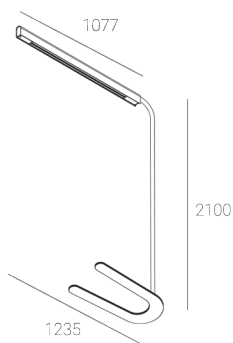

KAMERTON Stand Line

CODE: 5.3232.02P1.C778.W0

LED | 4000 K | >90 | SDCM ≤3 | 50,000 h L80 B10 | IP20 | Casambi | 220-240V 50-60Hz |  |  |

TECHNICAL DATA

Power: 20,2+10,1 W CC HO (High output)
Flux: 2671 lm
CCT: 4000 K
CRI: >90
SDCM: ≤3
Durability of LED sources: 50.000 h, L80 B10
Diffuser / Optic: Dark Microcrystal

Mounting type: Standing fixture
Power supply: 220-240V, 50-60Hz
Control: Casambi
Protection Class: I
IP: IP20
Material: Extruded aluminium profile
Finishing: powder coated: wine (RAL3005)

TECHNICAL DRAWING

Dimensions: 1235x350 mm

PHOTOMETRIC DATA

ACCESSORIES (ORDERED SEPARATELY)

OTHER