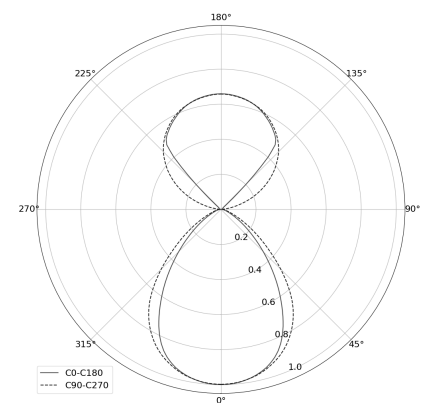

KAMERTON Stand Line

CODE: 5.3232.02P1.C778.W0

LED | 4000 K | >90 | SDCM ≤3 | 50,000 h L80 B10 | IP20 | Casambi | 220-240V 50-60Hz |  |  |

TECHNICAL DATA

Power: 20,2+10,1 W CC HO (High output)
Flux: 2671 lm
CCT: 4000 K
CRI: >90
SDCM: ≤3
Durability of LED sources: 50.000 h, L80 B10
Diffuser / Optic: Dark Microcrystal

Mounting type: Standing fixture
Power supply: 220-240V, 50-60Hz
Control: Casambi
Protection Class: I
IP: IP20
Material: Extruded aluminium profile
Finishing: powder coated: wine (RAL3005)

TECHNICAL DRAWING

Dimensions: 1235x350 mm

PHOTOMETRIC DATA

ACCESSORIES (ORDERED SEPARATELY)

OTHER