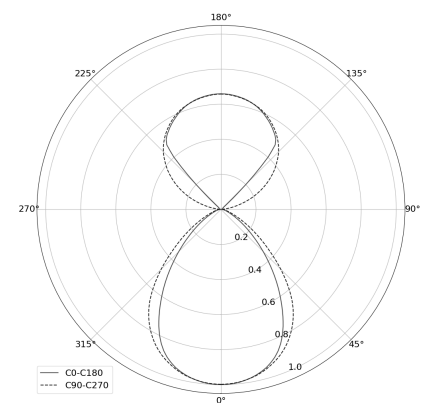

PHOTOMETRIC DATA

ACCESSORIES (ORDERED SEPARATELY)

OTHER