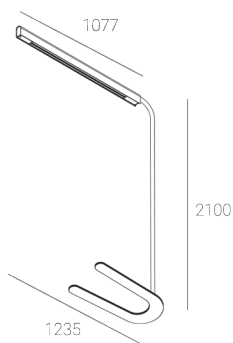

KAMERTON Stand Line

CODE: 5.3232.02P1.C778.D0

LED | 4000 K | >90 | SDCM ≤3 | 50,000 h L80 B10 | IP20 | Casambi | 220-240V 50-60Hz |  |  |

TECHNICAL DATA

Power: 20,2+10,1 W CC HO (High output)
Flux: 2671 lm
CCT: 4000 K
CRI: >90
SDCM: ≤3
Durability of LED sources: 50.000 h, L80 B10
Diffuser / Optic: Dark Microcrystal

Mounting type: Standing fixture
Power supply: 220-240V, 50-60Hz
Control: Casambi
Protection Class: I
IP: IP20
Material: Extruded aluminium profile
Finishing: powder coated: sandy

TECHNICAL DRAWING

Dimensions: 1235x350 mm