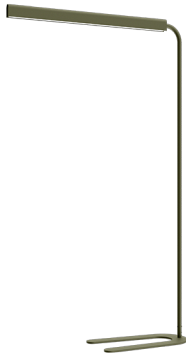

## KAMERTON Stand Line

CODE: 5.3232.02P1.C778.A0

LED | 4000 K | >90 | SDCM ≤3 | 50,000 h L80 B10 | IP20 | Casambi | 220-240V 50-60Hz |  | 

### TECHNICAL DATA

Power: 20,2+10,1 W CC HO (High output)  
Flux: 2671 lm  
CCT: 4000 K  
CRI: >90  
SDCM: ≤3  
Durability of LED sources: 50.000 h, L80 B10  
Diffuser / Optic: Dark Microcrystal

Mounting type: Standing fixture  
Power supply: 220-240V, 50-60Hz  
Control: Casambi  
Protection Class: I  
IP: IP20  
Material: Extruded aluminium profile  
Finishing: powder coated: sage

### TECHNICAL DRAWING

Dimensions: 1235x350 mm