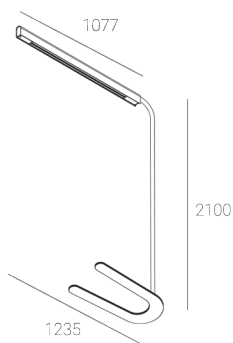

## KAMERTON Stand Line

CODE: 5.3232.02P1.C778.A0

LED | 4000 K | >90 | SDCM ≤3 | 50,000 h L80 B10 | IP20 | Casambi | 220-240V 50-60Hz |  | 

### TECHNICAL DATA

Power: 20,2+10,1 W CC HO (High output)  
Flux: 2671 lm  
CCT: 4000 K  
CRI: >90  
SDCM: ≤3  
Durability of LED sources: 50.000 h, L80 B10  
Diffuser / Optic: Dark Microcrystal

Mounting type: Standing fixture  
Power supply: 220-240V, 50-60Hz  
Control: Casambi  
Protection Class: I  
IP: IP20  
Material: Extruded aluminium profile  
Finishing: powder coated: sage

### TECHNICAL DRAWING

Dimensions: 1235x350 mm