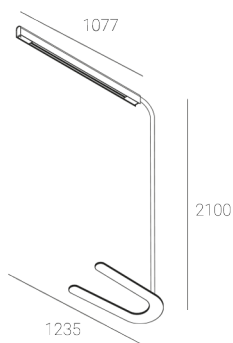

KAMERTON Stand Line

CODE: 5.3232.02P1.C778.CO

LED | 4000 K | >90 | SDCM ≤3 | 50,000 h L80 B10 | IP20 | Casambi | 220-240V 50-60Hz |  |  |

TECHNICAL DATA

Power: 20,2+10,1 W CC HO (High output)
Flux: 2671 lm
CCT: 4000 K
CRI: >90
SDCM: ≤3
Durability of LED sources: 50.000 h, L80 B10
Diffuser / Optic: Dark Microcrystal

Mounting type: Standing fixture
Power supply: 220-240V, 50-60Hz
Control: Casambi
Protection Class: I
IP: IP20
Material: Extruded aluminium profile
Finishing: powder coated: cloudy

TECHNICAL DRAWING

Dimensions: 1235x350 mm