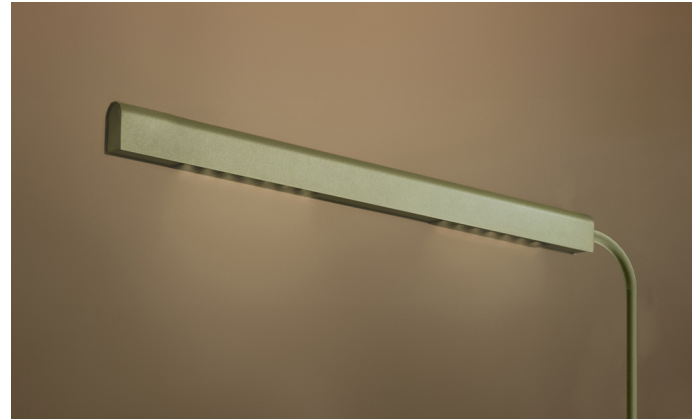

KAMERTON Stand Line

CODE: 5.3232.02P1.C778.CO

LED | 4000 K | >90 | SDCM ≤3 | 50,000 h L80 B10 | IP20 | Casambi | 220-240V 50-60Hz |  |  |

TECHNICAL DATA

Power: 20,2+10,1 W CC HO (High output)
Flux: 2671 lm
CCT: 4000 K
CRI: >90
SDCM: ≤3
Durability of LED sources: 50.000 h, L80 B10
Diffuser / Optic: Dark Microcrystal

Mounting type: Standing fixture
Power supply: 220-240V, 50-60Hz
Control: Casambi
Protection Class: I
IP: IP20
Material: Extruded aluminium profile
Finishing: powder coated: cloudy

TECHNICAL DRAWING

Dimensions: 1235x350 mm