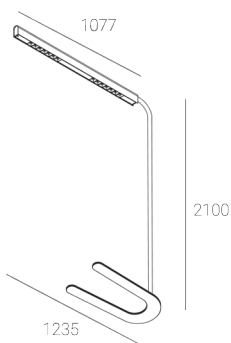

## KAMERTON Stand Louver

CODE 5.3231.02P1.WA3W.50

LED | 2700-3000K | >90 | SDCM ≤3 | 50.000 h  
L80 B10 | IP20 | Dim to warm | 220-240V  
50-60Hz |  |  |

### TECHNICAL DATA

Power: 18,8+10,1 W CV HO (High output)  
Flux: 3255 lm  
CCT: 2700-3000K  
CRI: >90  
SDCM: ≤3  
Durability of LED sources: 50.000 h, L80 B10  
Diffuser / Optic: Wide beam (UGR<19)

Mounting type: Standing fixture  
Power supply: 220-240V, 50-60Hz  
Control: Dim to warm  
Protection Class: I  
IP: IP20  
Material: Extruded aluminium profile  
Finishing: powder coated: black (RAL9005)

### TECHNICAL DRAWING

Dimensions: 1235x350 mm