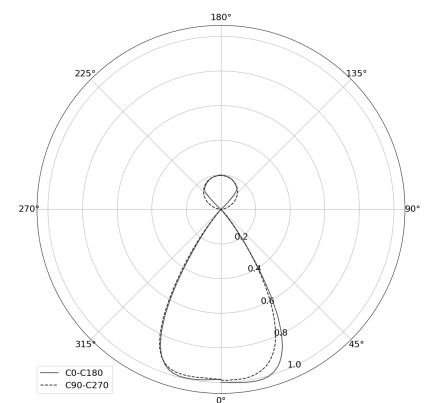

## KAMERTON Stand Louver

CODE 5.3231.02P1.WA3W.50

LED | 2700-3000K | >90 | SDCM ≤3 | 50.000 h  
L80 B10 | IP20 | Dim to warm | 220-240V  
50-60Hz |  |  |

### TECHNICAL DATA

Power: 18,8+10,1 W CV HO (High output)  
Flux: 3255 lm  
CCT: 2700-3000K  
CRI: >90  
SDCM: ≤3  
Durability of LED sources: 50.000 h, L80 B10  
Diffuser / Optic: Wide beam (UGR<19)

Mounting type: Standing fixture  
Power supply: 220-240V, 50-60Hz  
Control: Dim to warm  
Protection Class: I  
IP: IP20  
Material: Extruded aluminium profile  
Finishing: powder coated: black (RAL9005)

### TECHNICAL DRAWING

Dimensions: 1235x350 mm

### PHOTOMETRIC DATA