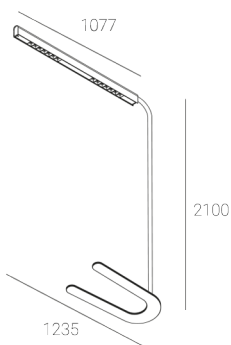

KAMERTON Stand Louver

CODE: 5.3231.02P1.WA3W.H0

LED | 2700-3000K | >90 | SDCM ≤3 | 50.000 h
L80 B10 | IP20 | Dim to warm | 220-240V
50-60Hz |  |  |

TECHNICAL DATA

Power:	18,8+10,1 W CV HO (High output)	Mounting type:	Standing fixture
Flux:	3255 lm	Power supply:	220-240V, 50-60Hz
CCT:	2700-3000K	Control:	Dim to warm
CRI:	>90	Protection Class:	I
SDCM:	≤3	IP:	IP20
Durability of LED sources:	50.000 h, L80 B10	Material:	Extruded aluminium profile
Diffuser / Optic:	Wide beam (UGR<19)	Finishing:	powder coated: graphite (RAL7024)

TECHNICAL DRAWING

Dimensions: 1235x350 mm

PHOTOMETRIC DATA

ACCESSORIES (ORDERED SEPARATELY)

OTHER