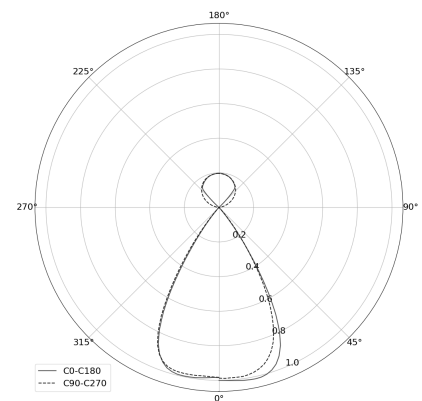

KAMERTON Stand Louver

CODE: 5.3231.02P1.WA3W.00

LED | 2700-3000K | >90 | SDCM ≤3 | 50.000 h
L80 B10 | IP20 | Dim to warm | 220-240V
50-60Hz |  |  |

TECHNICAL DATA

Power: **18,8+10,1 W CV HO (High output)**
Flux: **3255 lm**
CCT: **2700-3000K**
CRI: **>90**
SDCM: **≤3**
Durability of LED sources: **50.000 h, L80 B10**
Diffuser / Optic: **Wide beam (UGR<19)**

Mounting type: **Standing fixture**
Power supply: **220-240V, 50-60Hz**
Control: **Dim to warm**
Protection Class: **I**
IP: **IP20**
Material: **Extruded aluminium profile**
Finishing: **powder coated: ochra**

TECHNICAL DRAWING

Dimensions: **1235x350 mm**

PHOTOMETRIC DATA

ACCESSORIES (ORDERED SEPARATELY)

OTHER