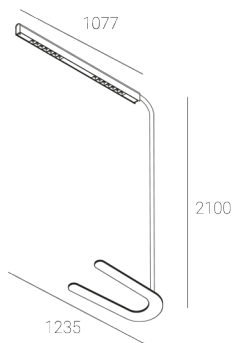

KAMERTON Stand Louver

CODE: 5.3231.02P1.WA3W.00

LED | 2700-3000K | >90 | SDCM ≤3 | 50.000 h
L80 B10 | IP20 | Dim to warm | 220-240V
50-60Hz |  |  |

TECHNICAL DATA

Power: **18,8+10,1 W CV HO (High output)**
Flux: **3255 lm**
CCT: **2700-3000K**
CRI: **>90**
SDCM: **≤3**
Durability of LED sources: **50.000 h, L80 B10**
Diffuser / Optic: **Wide beam (UGR<19)**

Mounting type: **Standing fixture**
Power supply: **220-240V, 50-60Hz**
Control: **Dim to warm**
Protection Class: **I**
IP: **IP20**
Material: **Extruded aluminium profile**
Finishing: **powder coated: ochra**

TECHNICAL DRAWING

Dimensions: **1235x350 mm**

PHOTOMETRIC DATA

ACCESSORIES (ORDERED SEPARATELY)

OTHER