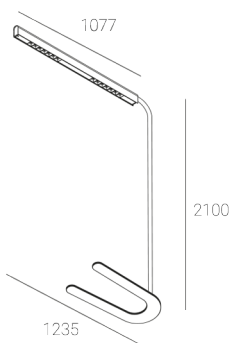

KAMERTON Stand Louver

CODE: 5.3231.02P1.WA3W.W0

LED | 2700-3000K | >90 | SDCM ≤3 | 50.000 h
L80 B10 | IP20 | Dim to warm | 220-240V
50-60Hz |  |  |

TECHNICAL DATA

Power: 18,8+10,1 W CV HO (High output)
Flux: 3255 lm
CCT: 2700-3000K
CRI: >90
SDCM: ≤3
Durability of LED sources: 50.000 h, L80 B10
Diffuser / Optic: Wide beam (UGR<19)

Mounting type: Standing fixture
Power supply: 220-240V, 50-60Hz
Control: Dim to warm
Protection Class: I
IP: IP20
Material: Extruded aluminium profile
Finishing: powder coated: wine (RAL3005)

TECHNICAL DRAWING

Dimensions: 1235x350 mm

PHOTOMETRIC DATA

ACCESSORIES (ORDERED SEPARATELY)

OTHER