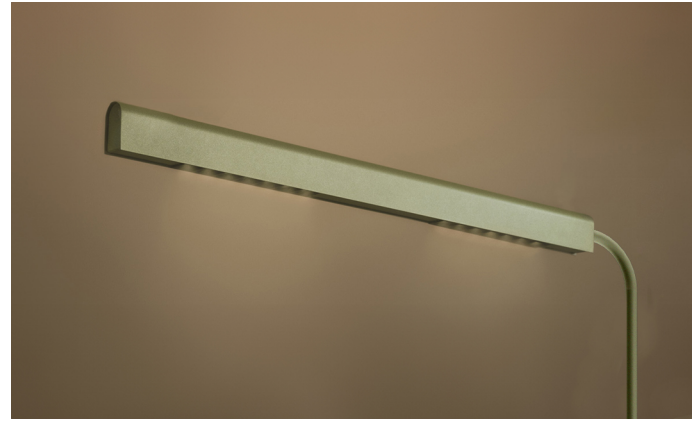

## KAMERTON Stand Louver

CODE: 5.3231.02P1.WA3W.A0

LED | 2700-3000K | >90 | SDCM ≤3 | 50.000 h L80 B10 | IP20 | Dim to warm | 220-240V 50-60Hz |  |  |

### TECHNICAL DATA

Power: **18,8+10,1 W CV HO (High output)**  
Flux: **3255 lm**  
CCT: **2700-3000K**  
CRI: **>90**  
SDCM: **≤3**  
Durability of LED sources: **50.000 h, L80 B10**  
Diffuser / Optic: **Wide beam (UGR<19)**

Mounting type: **Standing fixture**  
Power supply: **220-240V, 50-60Hz**  
Control: **Dim to warm**  
Protection Class: **I**  
IP: **IP20**  
Material: **Extruded aluminium profile**  
Finishing: **powder coated: sage**