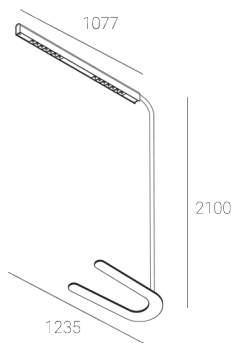

## KAMERTON Stand Louver

CODE: 5.3231.02P1.WA3W.A0

LED | 2700-3000K | >90 | SDCM ≤3 | 50.000 h L80 B10 | IP20 | Dim to warm | 220-240V 50-60Hz |  |  |

### TECHNICAL DATA

Power: **18,8+10,1 W CV HO (High output)**  
Flux: **3255 lm**  
CCT: **2700-3000K**  
CRI: **>90**  
SDCM: **≤3**  
Durability of LED sources: **50.000 h, L80 B10**  
Diffuser / Optic: **Wide beam (UGR<19)**

Mounting type: **Standing fixture**  
Power supply: **220-240V, 50-60Hz**  
Control: **Dim to warm**  
Protection Class: **I**  
IP: **IP20**  
Material: **Extruded aluminium profile**  
Finishing: **powder coated: sage**

### TECHNICAL DRAWING

Dimensions: **1235x350 mm**