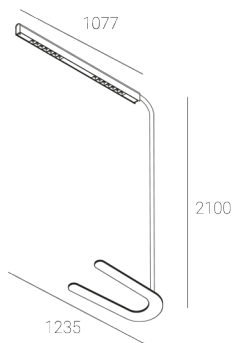

KAMERTON Stand Louver

CODE: 5.3231.02P1.WA3W.N0

LED | 2700-3000K | >90 | SDCM ≤3 | 50.000 h
L80 B10 | IP20 | Dim to warm | 220-240V
50-60Hz |  |  |

TECHNICAL DATA

Power: 18,8+10,1 W CV HO (High output)
Flux: 3255 lm
CCT: 2700-3000K
CRI: >90
SDCM: ≤3
Durability of LED sources: 50.000 h, L80 B10
Diffuser / Optic: Wide beam (UGR<19)

Mounting type: Standing fixture
Power supply: 220-240V, 50-60Hz
Control: Dim to warm
Protection Class: I
IP: IP20
Material: Extruded aluminium profile
Finishing: powder coated: night

TECHNICAL DRAWING

Dimensions: 1235x350 mm