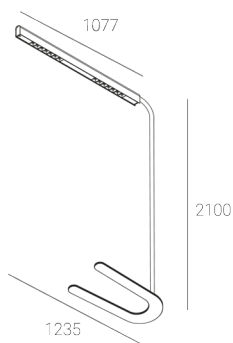

## KAMERTON Stand Louver

CODE 5.3231.02P1.WA3W.B0

LED | 2700-3000K | >90 | SDCM ≤3 | 50.000 h L80 B10 | IP20 | Dim to warm | 220-240V 50-60Hz |  | 

### TECHNICAL DATA

Power: 18,8+10,1 W CV HO (High output)  
Flux: 3255 lm  
CCT: 2700-3000K  
CRI: >90  
SDCM: ≤3  
Durability of LED sources: 50.000 h, L80 B10  
Diffuser / Optic: Wide beam (UGR<19)

Mounting type: Standing fixture  
Power supply: 220-240V, 50-60Hz  
Control: Dim to warm  
Protection Class: I  
IP: IP20  
Material: Extruded aluminium profile  
Finishing: powder coated: black dust

### TECHNICAL DRAWING

Dimensions: 1235x350 mm