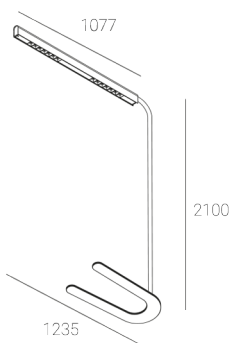

KAMERTON Stand Louver

CODE: 5.3231.02P1.WA3W.V0

LED | 2700-3000K | >90 | SDCM ≤3 | 50.000 h L80 B10 | IP20 | Dim to warm | 220-240V 50-60Hz |  |  |

TECHNICAL DATA

Power: **18,8+10,1 W CV HO (High output)**
Flux: **3255 lm**
CCT: **2700-3000K**
CRI: **>90**
SDCM: **≤3**
Durability of LED sources: **50.000 h, L80 B10**
Diffuser / Optic: **Wide beam (UGR<19)**

Mounting type: **Standing fixture**
Power supply: **220-240V, 50-60Hz**
Control: **Dim to warm**
Protection Class: **I**
IP: **IP20**
Material: **Extruded aluminium profile**
Finishing: **powder coated: volcano**

TECHNICAL DRAWING

Dimensions: **1235x350 mm**

PHOTOMETRIC DATA

ACCESSORIES (ORDERED SEPARATELY)

OTHER