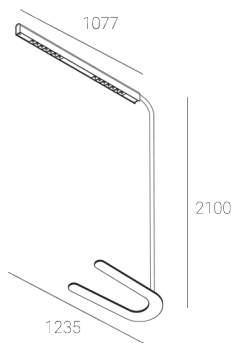

KAMERTON Stand Louver

CODE: 5.3231.02P1.167W.40

LED | 3000 K | >90 | SDCM ≤3 | 50,000 h
L80 B10 | IP20 | ON/OFF | 220-240V
50-60Hz |  |  |

TECHNICAL DATA

Power: **18,8+10,1 W CC HO (High output)**
Flux: **3500 lm**
CCT: **3000 K**
CRI: **>90**
SDCM: **≤3**
Durability of LED sources: **50.000 h, L80 B10**
Diffuser / Optic: **Wide beam (UGR<19)**

Mounting type: **Standing fixture**
Power supply: **220-240V, 50-60Hz**
Control: **ON/OFF**
Protection Class: **I**
IP: **IP20**
Material: **Extruded aluminium profile**
Finishing: **powder coated: white (RAL9016)**

TECHNICAL DRAWING

Dimensions: **1235x350 mm**

PHOTOMETRIC DATA

ACCESSORIES (ORDERED SEPARATELY)

OTHER