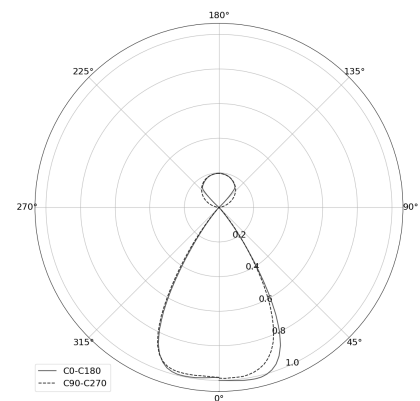

KAMERTON Stand Louver

CODE: 5.3231.02P1.167W.H0

LED | 3000 K | >90 | SDCM ≤3 | 50,000 h L80 B10 | IP20 | ON/OFF | 220-240V 50-60Hz |  |  |

TECHNICAL DATA

Power:	18,8+10,1 W CC HO (High output)	Mounting type:	Standing fixture
Flux:	3500 lm	Power supply:	220-240V, 50-60Hz
CCT:	3000 K	Control:	ON/OFF
CRI:	>90	Protection Class:	I
SDCM:	≤3	IP:	IP20
Durability of LED sources:	50.000 h, L80 B10	Material:	Extruded aluminium profile
Diffuser / Optic:	Wide beam (UGR<19)	Finishing:	powder coated: graphite (RAL7024)

TECHNICAL DRAWING

Dimensions: 1235x350 mm

PHOTOMETRIC DATA

ACCESSORIES (ORDERED SEPARATELY)

OTHER