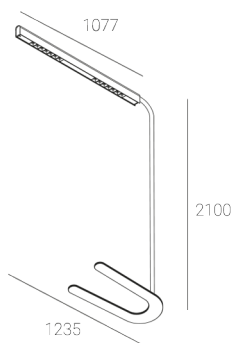

KAMERTON Stand Louver

CODE: 5.3231.02P1.167W.H0

LED | 3000 K | >90 | SDCM ≤3 | 50,000 h L80 B10 | IP20 | ON/OFF | 220-240V 50-60Hz |  |  |

TECHNICAL DATA

Power:	18,8+10,1 W CC HO (High output)	Mounting type:	Standing fixture
Flux:	3500 lm	Power supply:	220-240V, 50-60Hz
CCT:	3000 K	Control:	ON/OFF
CRI:	>90	Protection Class:	I
SDCM:	≤3	IP:	IP20
Durability of LED sources:	50.000 h, L80 B10	Material:	Extruded aluminium profile
Diffuser / Optic:	Wide beam (UGR<19)	Finishing:	powder coated: graphite (RAL7024)

TECHNICAL DRAWING

Dimensions: 1235x350 mm

PHOTOMETRIC DATA

ACCESSORIES (ORDERED SEPARATELY)

OTHER