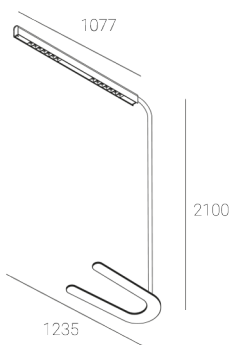

## KAMERTON Stand Louver

CODE: 5.3231.02P1.167W.F0

LED | 3000 K | >90 | SDCM ≤3 | 50,000 h L80 B10 | IP20 | ON/OFF | 220-240V 50-60Hz |  |  |

### TECHNICAL DATA

Power:	18,8+10,1 W CC HO (High output)	Mounting type:	Standing fixture
Flux:	3500 lm	Power supply:	220-240V, 50-60Hz
CCT:	3000 K	Control:	ON/OFF
CRI:	>90	Protection Class:	I
SDCM:	≤3	IP:	IP20
Durability of LED sources:	50.000 h, L80 B10	Material:	Extruded aluminium profile
Diffuser / Optic:	Wide beam (UGR<19)	Finishing:	powder coated: forrest (RAL6005)

### TECHNICAL DRAWING

Dimensions: 1235x350 mm