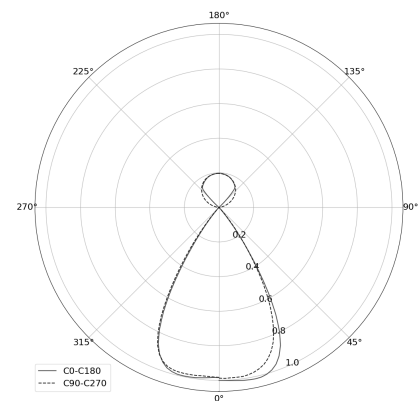

## KAMERTON Stand Louver

CODE: 5.3231.02P1.167W.F0

LED | 3000 K | >90 | SDCM ≤3 | 50,000 h L80 B10 | IP20 | ON/OFF | 220-240V 50-60Hz |  |  |

### TECHNICAL DATA

Power:	18,8+10,1 W CC HO (High output)	Mounting type:	Standing fixture
Flux:	3500 lm	Power supply:	220-240V, 50-60Hz
CCT:	3000 K	Control:	ON/OFF
CRI:	>90	Protection Class:	I
SDCM:	≤3	IP:	IP20
Durability of LED sources:	50.000 h, L80 B10	Material:	Extruded aluminium profile
Diffuser / Optic:	Wide beam (UGR<19)	Finishing:	powder coated: forrest (RAL6005)

### TECHNICAL DRAWING

Dimensions: 1235x350 mm

### PHOTOMETRIC DATA