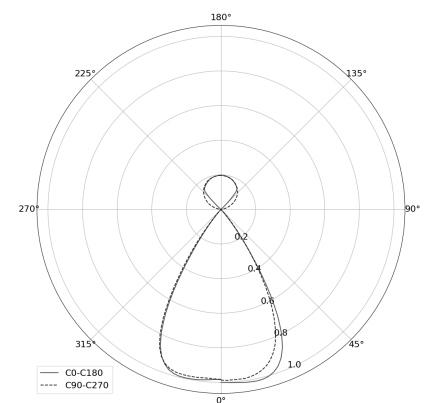

KAMERTON Stand Louver

CODE: 5.3231.02P1.167W.W0

LED | 3000 K | >90 | SDCM ≤3 | 50,000 h
L80 B10 | IP20 | ON/OFF | 220-240V
50-60Hz |  |  |

TECHNICAL DATA

Power: **18,8+10,1 W CC HO (High output)**
Flux: **3500 lm**
CCT: **3000 K**
CRI: **>90**
SDCM: **≤3**
Durability of LED sources: **50.000 h, L80 B10**
Diffuser / Optic: **Wide beam (UGR<19)**

Mounting type: **Standing fixture**
Power supply: **220-240V, 50-60Hz**
Control: **ON/OFF**
Protection Class: **I**
IP: **IP20**
Material: **Extruded aluminium profile**
Finishing: **powder coated: wine (RAL3005)**

TECHNICAL DRAWING

Dimensions: **1235x350 mm**

PHOTOMETRIC DATA

ACCESSORIES (ORDERED SEPARATELY)

OTHER