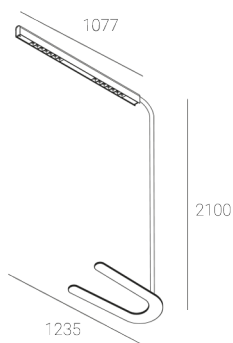

KAMERTON Stand Louver

CODE: 5.3231.02P1.167W.W0

LED | 3000 K | >90 | SDCM ≤3 | 50,000 h
L80 B10 | IP20 | ON/OFF | 220-240V
50-60Hz |  |  |

TECHNICAL DATA

Power: **18,8+10,1 W CC HO (High output)**
Flux: **3500 lm**
CCT: **3000 K**
CRI: **>90**
SDCM: **≤3**
Durability of LED sources: **50.000 h, L80 B10**
Diffuser / Optic: **Wide beam (UGR<19)**

Mounting type: **Standing fixture**
Power supply: **220-240V, 50-60Hz**
Control: **ON/OFF**
Protection Class: **I**
IP: **IP20**
Material: **Extruded aluminium profile**
Finishing: **powder coated: wine (RAL3005)**

TECHNICAL DRAWING

Dimensions: **1235x350 mm**

PHOTOMETRIC DATA

ACCESSORIES (ORDERED SEPARATELY)

OTHER