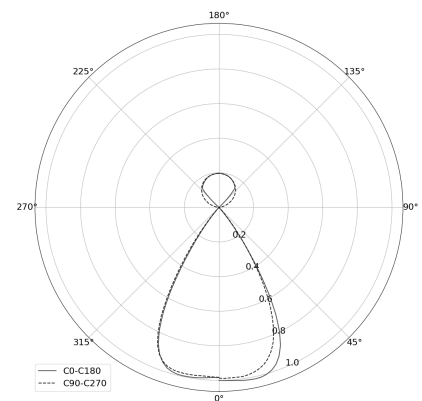

KAMERTON Stand Louver

CODE: 5.3231.02P1.167W.E0

LED | 3000 K | >90 | SDCM ≤3 | 50,000 h
L80 B10 | IP20 | ON/OFF | 220-240V
50-60Hz |  |  |

TECHNICAL DATA

Power: **18,8+10,1 W CC HO (High output)**
Flux: **3500 lm**
CCT: **3000 K**
CRI: **>90**
SDCM: **≤3**
Durability of LED sources: **50.000 h, L80 B10**
Diffuser / Optic: **Wide beam (UGR<19)**

Mounting type: **Standing fixture**
Power supply: **220-240V, 50-60Hz**
Control: **ON/OFF**
Protection Class: **I**
IP: **IP20**
Material: **Extruded aluminium profile**
Finishing: **powder coated: earth**

TECHNICAL DRAWING

Dimensions: **1235x350 mm**

PHOTOMETRIC DATA

ACCESSORIES (ORDERED SEPARATELY)

OTHER