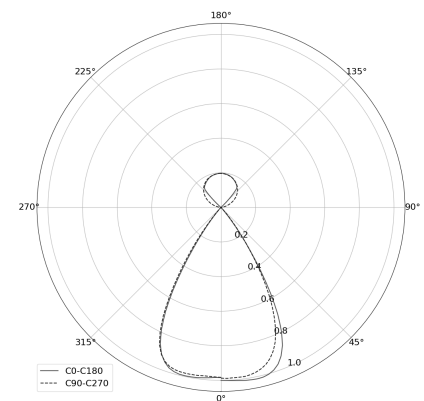

KAMERTON Stand Louver

CODE: 5.3231.02P1.167W.B0

LED | 3000 K | >90 | SDCM ≤3 | 50,000 h
L80 B10 | IP20 | ON/OFF | 220-240V
50-60Hz |  |  |

TECHNICAL DATA

Power: **18,8+10,1 W CC HO (High output)**
Flux: **3500 lm**
CCT: **3000 K**
CRI: **>90**
SDCM: **≤3**
Durability of LED sources: **50.000 h, L80 B10**
Diffuser / Optic: **Wide beam (UGR<19)**

Mounting type: **Standing fixture**
Power supply: **220-240V, 50-60Hz**
Control: **ON/OFF**
Protection Class: **I**
IP: **IP20**
Material: **Extruded aluminium profile**
Finishing: **powder coated: black dust**

TECHNICAL DRAWING

Dimensions: **1235x350 mm**

PHOTOMETRIC DATA

ACCESSORIES (ORDERED SEPARATELY)

OTHER