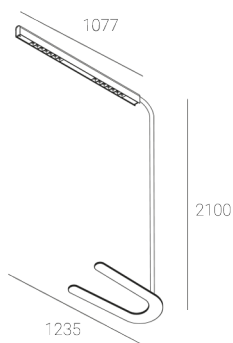

KAMERTON Stand Louver

CODE: 5.3231.02P1.167W.B0

LED | 3000 K | >90 | SDCM ≤3 | 50,000 h
L80 B10 | IP20 | ON/OFF | 220-240V
50-60Hz |  |  |

TECHNICAL DATA

Power: **18,8+10,1 W CC HO (High output)**
Flux: **3500 lm**
CCT: **3000 K**
CRI: **>90**
SDCM: **≤3**
Durability of LED sources: **50.000 h, L80 B10**
Diffuser / Optic: **Wide beam (UGR<19)**

Mounting type: **Standing fixture**
Power supply: **220-240V, 50-60Hz**
Control: **ON/OFF**
Protection Class: **I**
IP: **IP20**
Material: **Extruded aluminium profile**
Finishing: **powder coated: black dust**

TECHNICAL DRAWING

Dimensions: **1235x350 mm**

PHOTOMETRIC DATA

ACCESSORIES (ORDERED SEPARATELY)

OTHER