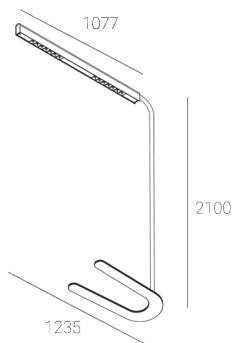

## KAMERTON Stand Louver

CODE: 5.3231.02P1.177W.40

LED | 4000 K | >90 | SDCM ≤3 | 50,000 h  
L80 B10 | IP20 | ON/OFF | 220-240V  
50-60Hz |  |  |

### TECHNICAL DATA

Power: **18,8+10,1 W CC HO (High output)**  
Flux: **3744 lm**  
CCT: **4000 K**  
CRI: **>90**  
SDCM: **≤3**  
Durability of LED sources: **50.000 h, L80 B10**  
Diffuser / Optic: **Wide beam (UGR<19)**

Mounting type: **Standing fixture**  
Power supply: **220-240V, 50-60Hz**  
Control: **ON/OFF**  
Protection Class: **I**  
IP: **IP20**  
Material: **Extruded aluminium profile**  
Finishing: **powder coated: white (RAL9016)**

### TECHNICAL DRAWING

Dimensions: **1235x350 mm**