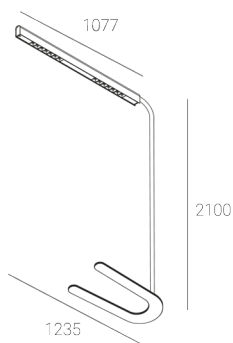

KAMERTON Stand Louver

CODE 5.3231.02P1.177W.H0

LED | 4000 K | >90 | SDCM ≤3 | 50,000 h
L80 B10 | IP20 | ON/OFF | 220-240V
50-60Hz |  |  |

TECHNICAL DATA

Power: **18,8+10,1 W CC HO (High output)**
Flux: **3744 lm**
CCT: **4000 K**
CRI: **>90**
SDCM: **≤3**
Durability of LED sources: **50.000 h, L80 B10**
Diffuser / Optic: **Wide beam (UGR<19)**

Mounting type: **Standing fixture**
Power supply: **220-240V, 50-60Hz**
Control: **ON/OFF**
Protection Class: **I**
IP: **IP20**
Material: **Extruded aluminium profile**
Finishing: **powder coated: graphite (RAL7024)**

TECHNICAL DRAWING

Dimensions: **1235x350 mm**

PHOTOMETRIC DATA

ACCESSORIES (ORDERED SEPARATELY)

OTHER