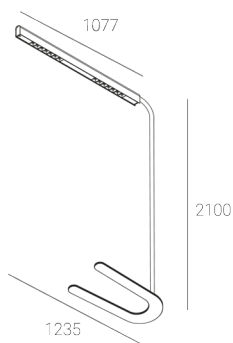

KAMERTON Stand Louver

CODE: 5.3231.02P1.177W.A0

LED | 4000 K | >90 | SDCM ≤3 | 50,000 h L80 B10 | IP20 | ON/OFF | 220-240V 50-60Hz |  |  |

TECHNICAL DATA

Power: **18,8+10,1 W CC HO (High output)**
Flux: **3744 lm**
CCT: **4000 K**
CRI: **>90**
SDCM: **≤3**
Durability of LED sources: **50.000 h, L80 B10**
Diffuser / Optic: **Wide beam (UGR<19)**

Mounting type: **Standing fixture**
Power supply: **220-240V, 50-60Hz**
Control: **ON/OFF**
Protection Class: **I**
IP: **IP20**
Material: **Extruded aluminium profile**
Finishing: **powder coated: sage**

TECHNICAL DRAWING

Dimensions: **1235x350 mm**

PHOTOMETRIC DATA

ACCESSORIES (ORDERED SEPARATELY)

OTHER