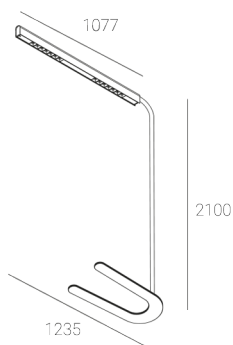

KAMERTON Stand Louver

CODE: 5.3231.02P1.177W.V0

LED | 4000 K | >90 | SDCM ≤3 | 50,000 h
L80 B10 | IP20 | ON/OFF | 220-240V
50-60Hz |  |  |

TECHNICAL DATA

Power: **18,8+10,1 W CC HO (High output)**
Flux: **3744 lm**
CCT: **4000 K**
CRI: **>90**
SDCM: **≤3**
Durability of LED sources: **50.000 h, L80 B10**
Diffuser / Optic: **Wide beam (UGR<19)**

Mounting type: **Standing fixture**
Power supply: **220-240V, 50-60Hz**
Control: **ON/OFF**
Protection Class: **I**
IP: **IP20**
Material: **Extruded aluminium profile**
Finishing: **powder coated: volcano**

TECHNICAL DRAWING

Dimensions: **1235x350 mm**

PHOTOMETRIC DATA

ACCESSORIES (ORDERED SEPARATELY)

OTHER