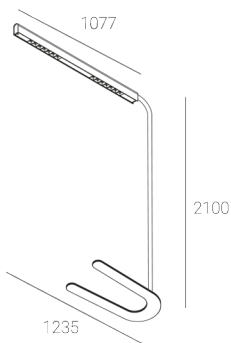

KAMERTON Stand Louver

CODE: 5.3231.02P1.177W.M0

LED | 4000 K | >90 | SDCM ≤3 | 50,000 h
L80 B10 | IP20 | ON/OFF | 220-240V
50-60Hz |  |  |

TECHNICAL DATA

Power: **18,8+10,1 W CC HO (High output)**
Flux: **3744 lm**
CCT: **4000 K**
CRI: **>90**
SDCM: **≤3**
Durability of LED sources: **50.000 h, L80 B10**
Diffuser / Optic: **Wide beam (UGR<19)**

Mounting type: **Standing fixture**
Power supply: **220-240V, 50-60Hz**
Control: **ON/OFF**
Protection Class: **I**
IP: **IP20**
Material: **Extruded aluminium profile**
Finishing: **powder coated: marrone**

TECHNICAL DRAWING

Dimensions: **1235x350 mm**

PHOTOMETRIC DATA

ACCESSORIES (ORDERED SEPARATELY)

OTHER