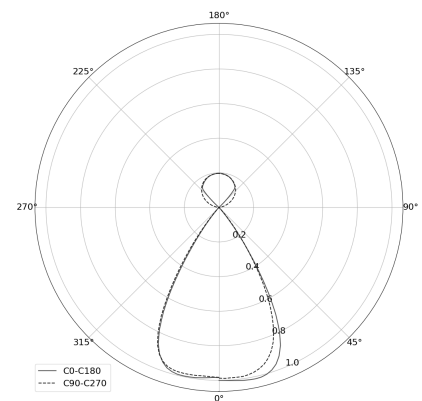

KAMERTON Stand Louver

CODE: 5.3231.02P1.C67W.40

LED | 3000 K | >90 | SDCM ≤3 | 50,000 h L80 B10 | IP20 | Casambi | 220-240V 50-60Hz |  |  |

TECHNICAL DATA

Power: **18,8+10,1 W CC HO (High output)**
Flux: **3500 lm**
CCT: **3000 K**
CRI: **>90**
SDCM: **≤3**
Durability of LED sources: **50.000 h, L80 B10**
Diffuser / Optic: **Wide beam (UGR<19)**

Mounting type: **Standing fixture**
Power supply: **220-240V, 50-60Hz**
Control: **Casambi**
Protection Class: **I**
IP: **IP20**
Material: **Extruded aluminium profile**
Finishing: **powder coated: white (RAL9016)**

TECHNICAL DRAWING

Dimensions: **1235x350 mm**

PHOTOMETRIC DATA

ACCESSORIES (ORDERED SEPARATELY)

OTHER