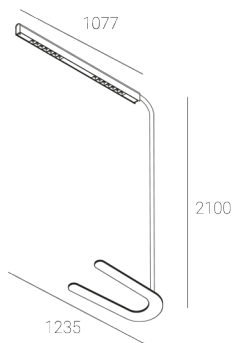

KAMERTON Stand Louver

CODE: 5.3231.02P1.C67W.40

LED | 3000 K | >90 | SDCM ≤3 | 50,000 h L80 B10 | IP20 | Casambi | 220-240V 50-60Hz |  |  |

TECHNICAL DATA

Power: **18,8+10,1 W CC HO (High output)**
Flux: **3500 lm**
CCT: **3000 K**
CRI: **>90**
SDCM: **≤3**
Durability of LED sources: **50.000 h, L80 B10**
Diffuser / Optic: **Wide beam (UGR<19)**

Mounting type: **Standing fixture**
Power supply: **220-240V, 50-60Hz**
Control: **Casambi**
Protection Class: **I**
IP: **IP20**
Material: **Extruded aluminium profile**
Finishing: **powder coated: white (RAL9016)**

TECHNICAL DRAWING

Dimensions: **1235x350 mm**

PHOTOMETRIC DATA

ACCESSORIES (ORDERED SEPARATELY)

OTHER