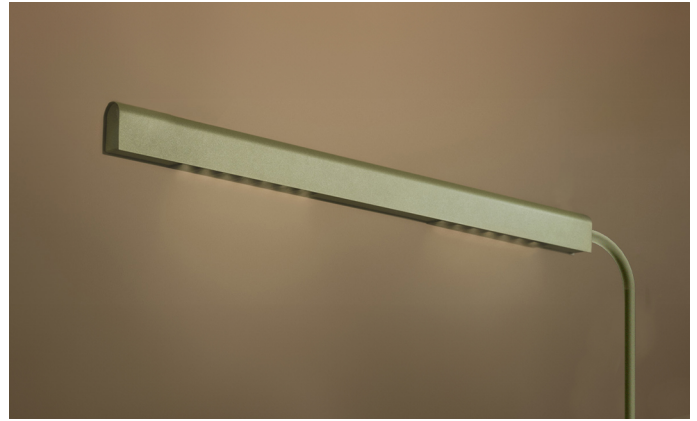

## KAMERTON Stand Louver

CODE: 5.3231.02P1.C67W.G0

LED | 3000 K | >90 | SDCM ≤3 | 50,000 h L80 B10 | IP20 | Casambi | 220-240V 50-60Hz |  | 

### TECHNICAL DATA

Power: **18,8+10,1 W CC HO (High output)**  
Flux: **3500 lm**  
CCT: **3000 K**  
CRI: **>90**  
SDCM: **≤3**  
Durability of LED sources: **50.000 h, L80 B10**  
Diffuser / Optic: **Wide beam (UGR<19)**

Mounting type: **Standing fixture**  
Power supply: **220-240V, 50-60Hz**  
Control: **Casambi**  
Protection Class: **I**  
IP: **IP20**  
Material: **Extruded aluminium profile**  
Finishing: **powder coated: fog (RAL7038)**