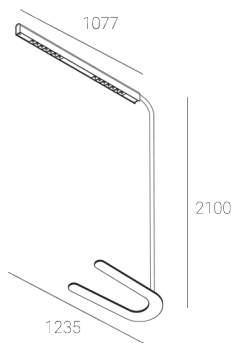

## KAMERTON Stand Louver

CODE: 5.3231.02P1.C67W.G0

LED | 3000 K | >90 | SDCM ≤3 | 50,000 h L80 B10 | IP20 | Casambi | 220-240V 50-60Hz |  | 

### TECHNICAL DATA

Power: **18,8+10,1 W CC HO (High output)**  
Flux: **3500 lm**  
CCT: **3000 K**  
CRI: **>90**  
SDCM: **≤3**  
Durability of LED sources: **50.000 h, L80 B10**  
Diffuser / Optic: **Wide beam (UGR<19)**

Mounting type: **Standing fixture**  
Power supply: **220-240V, 50-60Hz**  
Control: **Casambi**  
Protection Class: **I**  
IP: **IP20**  
Material: **Extruded aluminium profile**  
Finishing: **powder coated: fog (RAL7038)**

### TECHNICAL DRAWING

Dimensions: **1235x350 mm**