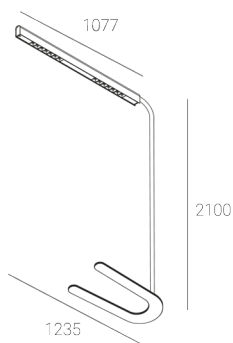

KAMERTON Stand Louver

CODE: 5.3231.02P1.C67W.50

LED | 3000 K | >90 | SDCM ≤3 | 50,000 h L80 B10 | IP20 | Casambi | 220-240V 50-60Hz |  |  |

TECHNICAL DATA

Power: 18,8+10,1 W CC HO (High output)
Flux: 3500 lm
CCT: 3000 K
CRI: >90
SDCM: ≤3
Durability of LED sources: 50.000 h, L80 B10
Diffuser / Optic: Wide beam (UGR<19)

Mounting type: Standing fixture
Power supply: 220-240V, 50-60Hz
Control: Casambi
Protection Class: I
IP: IP20
Material: Extruded aluminium profile
Finishing: powder coated: black (RAL9005)

TECHNICAL DRAWING

Dimensions: 1235x350 mm

PHOTOMETRIC DATA

ACCESSORIES (ORDERED SEPARATELY)

OTHER