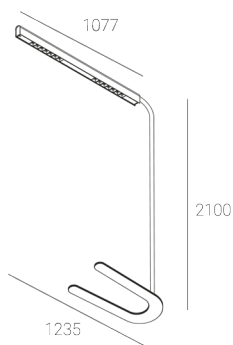

KAMERTON Stand Louver

CODE: 5.3231.02P1.C67W.S0

LED | 3000 K | >90 | SDCM ≤3 | 50,000 h L80 B10 | IP20 | Casambi | 220-240V 50-60Hz |  | 

TECHNICAL DATA

Power:	18,8+10,1 W CC HO (High output)	Mounting type:	Standing fixture
Flux:	3500 lm	Power supply:	220-240V, 50-60Hz
CCT:	3000 K	Control:	Casambi
CRI:	>90	Protection Class:	I
SDCM:	≤3	IP:	IP20
Durability of LED sources:	50.000 h, L80 B10	Material:	Extruded aluminium profile
Diffuser / Optic:	Wide beam (UGR<19)	Finishing:	powder coated: saphire (RAL5003)

TECHNICAL DRAWING

Dimensions: 1235x350 mm

PHOTOMETRIC DATA

ACCESSORIES (ORDERED SEPARATELY)

OTHER