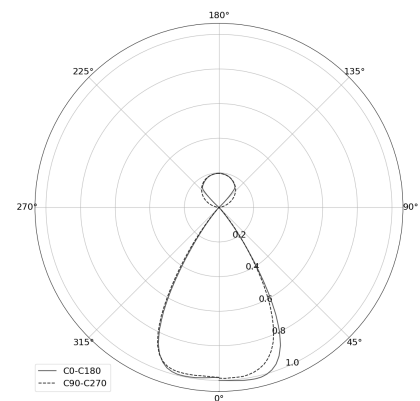

KAMERTON Stand Louver

CODE: 5.3231.02P1.C67W.S0

LED | 3000 K | >90 | SDCM ≤3 | 50,000 h L80 B10 | IP20 | Casambi | 220-240V 50-60Hz |  | 

TECHNICAL DATA

Power:	18,8+10,1 W CC HO (High output)	Mounting type:	Standing fixture
Flux:	3500 lm	Power supply:	220-240V, 50-60Hz
CCT:	3000 K	Control:	Casambi
CRI:	>90	Protection Class:	I
SDCM:	≤3	IP:	IP20
Durability of LED sources:	50.000 h, L80 B10	Material:	Extruded aluminium profile
Diffuser / Optic:	Wide beam (UGR<19)	Finishing:	powder coated: saphire (RAL5003)

TECHNICAL DRAWING

Dimensions: 1235x350 mm

PHOTOMETRIC DATA

ACCESSORIES (ORDERED SEPARATELY)

OTHER