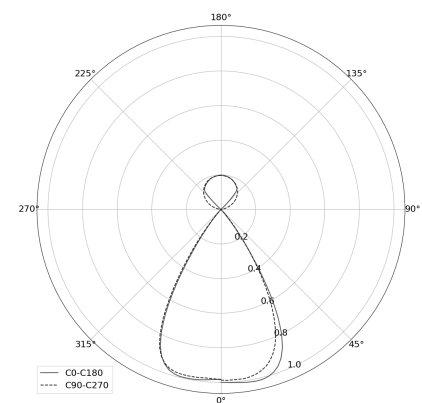

KAMERTON Stand Louver

CODE: 5.3231.02P1.C67W.F0

LED | 3000 K | >90 | SDCM ≤3 | 50,000 h L80 B10 | IP20 | Casambi | 220-240V 50-60Hz |  |  |

TECHNICAL DATA

Power: 18,8+10,1 W CC HO (High output)
Flux: 3500 lm
CCT: 3000 K
CRI: >90
SDCM: ≤3
Durability of LED sources: 50.000 h, L80 B10
Diffuser / Optic: Wide beam (UGR<19)

Mounting type: Standing fixture
Power supply: 220-240V, 50-60Hz
Control: Casambi
Protection Class: I
IP: IP20
Material: Extruded aluminium profile
Finishing: powder coated: forrest (RAL6005)

TECHNICAL DRAWING

Dimensions: 1235x350 mm

PHOTOMETRIC DATA

ACCESSORIES (ORDERED SEPARATELY)

OTHER