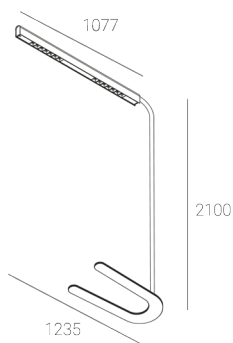

KAMERTON Stand Louver

CODE: 5.3231.02P1.C67W.F0

LED | 3000 K | >90 | SDCM ≤3 | 50,000 h L80 B10 | IP20 | Casambi | 220-240V 50-60Hz |  |  |

TECHNICAL DATA

Power: 18,8+10,1 W CC HO (High output)
Flux: 3500 lm
CCT: 3000 K
CRI: >90
SDCM: ≤3
Durability of LED sources: 50.000 h, L80 B10
Diffuser / Optic: Wide beam (UGR<19)

Mounting type: Standing fixture
Power supply: 220-240V, 50-60Hz
Control: Casambi
Protection Class: I
IP: IP20
Material: Extruded aluminium profile
Finishing: powder coated: forrest (RAL6005)

TECHNICAL DRAWING

Dimensions: 1235x350 mm

PHOTOMETRIC DATA

ACCESSORIES (ORDERED SEPARATELY)

OTHER