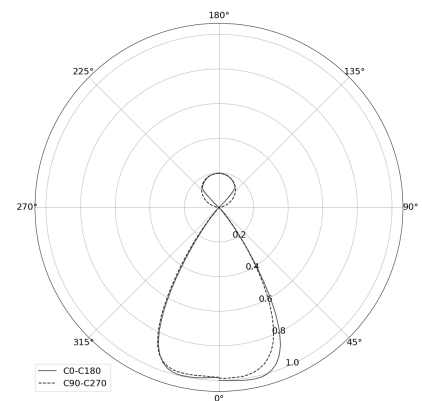

KAMERTON Stand Louver

CODE: 5.3231.02P1.C67W.00

LED | 3000 K | >90 | SDCM ≤3 | 50,000 h
L80 B10 | IP20 | Casambi | 220-240V
50-60Hz |  |  |

TECHNICAL DATA

Power: **18,8+10,1 W CC HO (High output)**
Flux: **3500 lm**
CCT: **3000 K**
CRI: **>90**
SDCM: **≤3**
Durability of LED sources: **50.000 h, L80 B10**
Diffuser / Optic: **Wide beam (UGR<19)**

Mounting type: **Standing fixture**
Power supply: **220-240V, 50-60Hz**
Control: **Casambi**
Protection Class: **I**
IP: **IP20**
Material: **Extruded aluminium profile**
Finishing: **powder coated: ochra**

TECHNICAL DRAWING

Dimensions: **1235x350 mm**

PHOTOMETRIC DATA

ACCESSORIES (ORDERED SEPARATELY)

OTHER