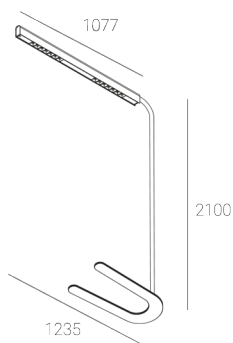

KAMERTON Stand Louver

CODE: 5.3231.02P1.C67W.00

LED | 3000 K | >90 | SDCM ≤3 | 50,000 h
L80 B10 | IP20 | Casambi | 220-240V
50-60Hz |  |  |

TECHNICAL DATA

Power: **18,8+10,1 W CC HO (High output)**
Flux: **3500 lm**
CCT: **3000 K**
CRI: **>90**
SDCM: **≤3**
Durability of LED sources: **50.000 h, L80 B10**
Diffuser / Optic: **Wide beam (UGR<19)**

Mounting type: **Standing fixture**
Power supply: **220-240V, 50-60Hz**
Control: **Casambi**
Protection Class: **I**
IP: **IP20**
Material: **Extruded aluminium profile**
Finishing: **powder coated: ochra**

TECHNICAL DRAWING

Dimensions: **1235x350 mm**

PHOTOMETRIC DATA

ACCESSORIES (ORDERED SEPARATELY)

OTHER