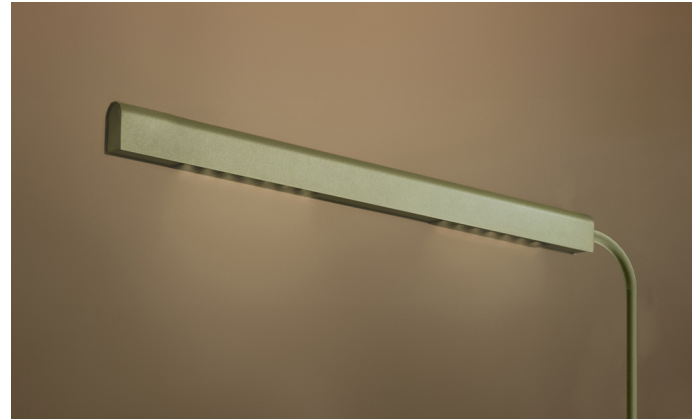

KAMERTON Stand Louver

CODE: 5.3231.02P1.C67W.00

LED | 3000 K | >90 | SDCM ≤3 | 50,000 h
L80 B10 | IP20 | Casambi | 220-240V
50-60Hz |  |  |

TECHNICAL DATA

Power: **18,8+10,1 W CC HO (High output)**
Flux: **3500 lm**
CCT: **3000 K**
CRI: **>90**
SDCM: **≤3**
Durability of LED sources: **50.000 h, L80 B10**
Diffuser / Optic: **Wide beam (UGR<19)**

Mounting type: **Standing fixture**
Power supply: **220-240V, 50-60Hz**
Control: **Casambi**
Protection Class: **I**
IP: **IP20**
Material: **Extruded aluminium profile**
Finishing: **powder coated: ochra**