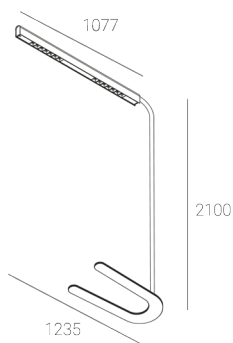

KAMERTON Stand Louver

CODE 5.3231.02P1.C67W.W0

LED | 3000 K | >90 | SDCM ≤3 | 50,000 h L80 B10 | IP20 | Casambi | 220-240V 50-60Hz |  |  |

TECHNICAL DATA

Power: 18,8+10,1 W CC HO (High output)
Flux: 3500 lm
CCT: 3000 K
CRI: >90
SDCM: ≤3
Durability of LED sources: 50.000 h, L80 B10
Diffuser / Optic: Wide beam (UGR<19)

Mounting type: Standing fixture
Power supply: 220-240V, 50-60Hz
Control: Casambi
Protection Class: I
IP: IP20
Material: Extruded aluminium profile
Finishing: powder coated: wine (RAL3005)

TECHNICAL DRAWING

Dimensions: 1235x350 mm

PHOTOMETRIC DATA

ACCESSORIES (ORDERED SEPARATELY)

OTHER