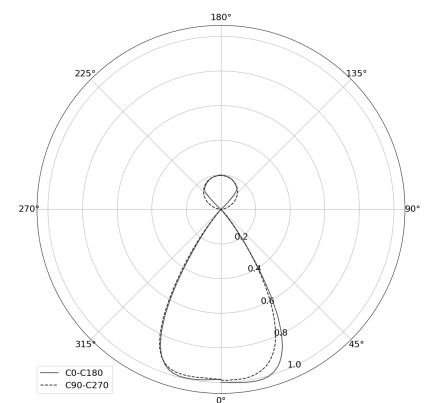

KAMERTON Stand Louver

CODE 5.3231.02P1.C67W.W0

LED | 3000 K | >90 | SDCM ≤3 | 50,000 h L80 B10 | IP20 | Casambi | 220-240V 50-60Hz |  |  |

TECHNICAL DATA

Power: 18,8+10,1 W CC HO (High output)
Flux: 3500 lm
CCT: 3000 K
CRI: >90
SDCM: ≤3
Durability of LED sources: 50.000 h, L80 B10
Diffuser / Optic: Wide beam (UGR<19)

Mounting type: Standing fixture
Power supply: 220-240V, 50-60Hz
Control: Casambi
Protection Class: I
IP: IP20
Material: Extruded aluminium profile
Finishing: powder coated: wine (RAL3005)

TECHNICAL DRAWING

Dimensions: 1235x350 mm

PHOTOMETRIC DATA

ACCESSORIES (ORDERED SEPARATELY)

OTHER