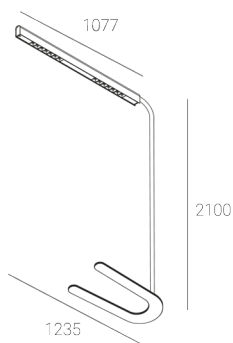

## KAMERTON Stand Louver

CODE: 5.3231.02P1.C77W.S0

LED | 4000 K | >90 | SDCM ≤3 | 50,000 h  
L80 B10 | IP20 | Casambi | 220-240V  
50-60Hz |  |  |

### TECHNICAL DATA

Power: 18,8+10,1 W CC HO (High output)  
Flux: 3744 lm  
CCT: 4000 K  
CRI: >90  
SDCM: ≤3  
Durability of LED sources: 50.000 h, L80 B10  
Diffuser / Optic: Wide beam (UGR<19)

Mounting type: Standing fixture  
Power supply: 220-240V, 50-60Hz  
Control: Casambi  
Protection Class: I  
IP: IP20  
Material: Extruded aluminium profile  
Finishing: powder coated: saphire (RAL5003)

### TECHNICAL DRAWING

Dimensions: 1235x350 mm