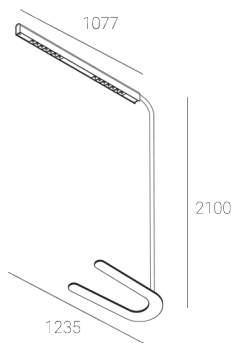

KAMERTON Stand Louver

CODE: 5.3231.02P1.C77W.F0

LED | 4000 K | >90 | SDCM ≤3 | 50,000 h
L80 B10 | IP20 | Casambi | 220-240V
50-60Hz |  | 

TECHNICAL DATA

Power: 18,8+10,1 W CC HO (High output)
Flux: 3744 lm
CCT: 4000 K
CRI: >90
SDCM: ≤3
Durability of LED sources: 50.000 h, L80 B10
Diffuser / Optic: Wide beam (UGR<19)

Mounting type: Standing fixture
Power supply: 220-240V, 50-60Hz
Control: Casambi
Protection Class: I
IP: IP20
Material: Extruded aluminium profile
Finishing: powder coated: forrest (RAL6005)

TECHNICAL DRAWING

Dimensions: 1235x350 mm

PHOTOMETRIC DATA

ACCESSORIES (ORDERED SEPARATELY)

OTHER