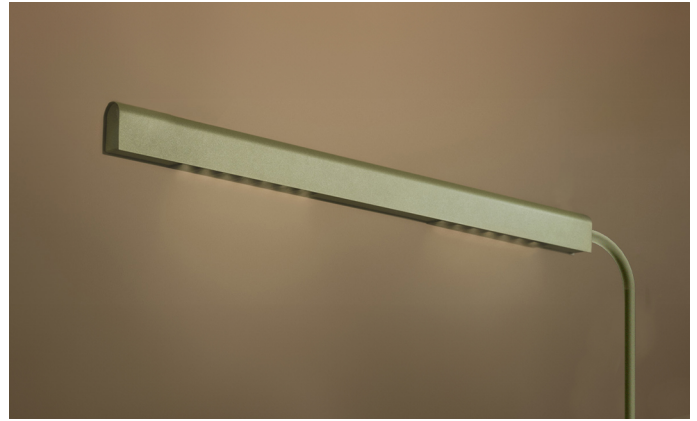

KAMERTON Stand Louver

CODE: 5.3231.02P1.C77W.F0

LED | 4000 K | >90 | SDCM ≤3 | 50,000 h
L80 B10 | IP20 | Casambi | 220-240V
50-60Hz |  | 

TECHNICAL DATA

Power: 18,8+10,1 W CC HO (High output)
Flux: 3744 lm
CCT: 4000 K
CRI: >90
SDCM: ≤3
Durability of LED sources: 50.000 h, L80 B10
Diffuser / Optic: Wide beam (UGR<19)

Mounting type: Standing fixture
Power supply: 220-240V, 50-60Hz
Control: Casambi
Protection Class: I
IP: IP20
Material: Extruded aluminium profile
Finishing: powder coated: forrest (RAL6005)

TECHNICAL DRAWING

Dimensions: 1235x350 mm

PHOTOMETRIC DATA

ACCESSORIES (ORDERED SEPARATELY)

OTHER