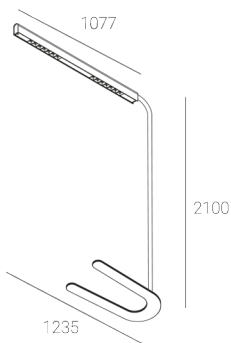

## KAMERTON Stand Louver

CODE: 5.3231.02P1.C77W.00

LED | 4000 K | >90 | SDCM ≤3 | 50,000 h L80 B10 | IP20 | Casambi | 220-240V 50-60Hz |  | 

### TECHNICAL DATA

Power: 18,8+10,1 W CC HO (High output)  
Flux: 3744 lm  
CCT: 4000 K  
CRI: >90  
SDCM: ≤3  
Durability of LED sources: 50.000 h, L80 B10  
Diffuser / Optic: Wide beam (UGR<19)

Mounting type: Standing fixture  
Power supply: 220-240V, 50-60Hz  
Control: Casambi  
Protection Class: I  
IP: IP20  
Material: Extruded aluminium profile  
Finishing: powder coated: ochra

### TECHNICAL DRAWING

Dimensions: 1235x350 mm