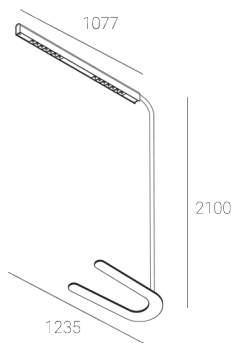

KAMERTON Stand Louver

CODE: 5.3231.02P1.C77W.D0

LED | 4000 K | >90 | SDCM ≤3 | 50,000 h L80 B10 | IP20 | Casambi | 220-240V 50-60Hz |  |  |

TECHNICAL DATA

Power: 18,8+10,1 W CC HO (High output)
Flux: 3744 lm
CCT: 4000 K
CRI: >90
SDCM: ≤3
Durability of LED sources: 50.000 h, L80 B10
Diffuser / Optic: Wide beam (UGR<19)

Mounting type: Standing fixture
Power supply: 220-240V, 50-60Hz
Control: Casambi
Protection Class: I
IP: IP20
Material: Extruded aluminium profile
Finishing: powder coated: sandy

TECHNICAL DRAWING

Dimensions: 1235x350 mm