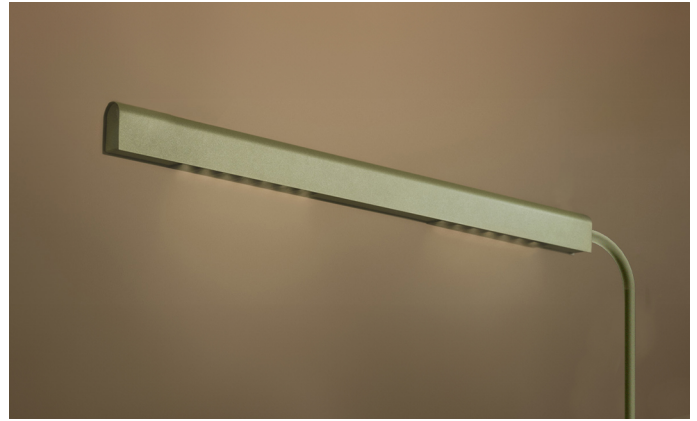

KAMERTON Stand Louver

CODE: 5.3231.02P1.C77W.D0

LED | 4000 K | >90 | SDCM ≤3 | 50,000 h L80 B10 | IP20 | Casambi | 220-240V 50-60Hz |  |  |

TECHNICAL DATA

Power: 18,8+10,1 W CC HO (High output)
Flux: 3744 lm
CCT: 4000 K
CRI: >90
SDCM: ≤3
Durability of LED sources: 50.000 h, L80 B10
Diffuser / Optic: Wide beam (UGR<19)

Mounting type: Standing fixture
Power supply: 220-240V, 50-60Hz
Control: Casambi
Protection Class: I
IP: IP20
Material: Extruded aluminium profile
Finishing: powder coated: sandy

TECHNICAL DRAWING

Dimensions: 1235x350 mm