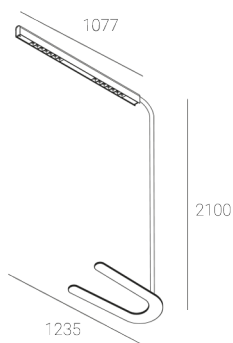

KAMERTON Stand Louver

CODE: 5.3231.02P1.C77W.N0

LED | 4000 K | >90 | SDCM ≤3 | 50,000 h L80 B10 | IP20 | Casambi | 220-240V 50-60Hz |  |  |

TECHNICAL DATA

Power: 18,8+10,1 W CC HO (High output)
Flux: 3744 lm
CCT: 4000 K
CRI: >90
SDCM: ≤3
Durability of LED sources: 50.000 h, L80 B10
Diffuser / Optic: Wide beam (UGR<19)

Mounting type: Standing fixture
Power supply: 220-240V, 50-60Hz
Control: Casambi
Protection Class: I
IP: IP20
Material: Extruded aluminium profile
Finishing: powder coated: night

TECHNICAL DRAWING

Dimensions: 1235x350 mm