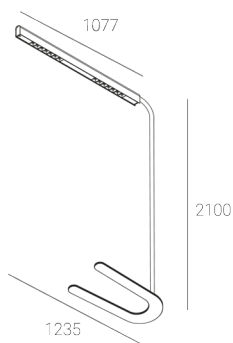

## KAMERTON Stand Louver

CODE: 5.3231.02P1.C77W.B0

LED | 4000 K | >90 | SDCM ≤3 | 50,000 h L80 B10 | IP20 | Casambi | 220-240V 50-60Hz |  |  |

### TECHNICAL DATA

Power: 18,8+10,1 W CC HO (High output)  
Flux: 3744 lm  
CCT: 4000 K  
CRI: >90  
SDCM: ≤3  
Durability of LED sources: 50.000 h, L80 B10  
Diffuser / Optic: Wide beam (UGR<19)

Mounting type: Standing fixture  
Power supply: 220-240V, 50-60Hz  
Control: Casambi  
Protection Class: I  
IP: IP20  
Material: Extruded aluminium profile  
Finishing: powder coated: black dust

### TECHNICAL DRAWING

Dimensions: 1235x350 mm