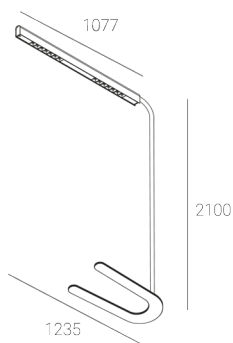

KAMERTON Stand Louver

CODE: 5.3231.02P1.C77W.V0

LED | 4000 K | >90 | SDCM ≤3 | 50,000 h
L80 B10 | IP20 | Casambi | 220-240V
50-60Hz |  | 

TECHNICAL DATA

Power: 18,8+10,1 W CC HO (High output)
Flux: 3744 lm
CCT: 4000 K
CRI: >90
SDCM: ≤3
Durability of LED sources: 50.000 h, L80 B10
Diffuser / Optic: Wide beam (UGR<19)

Mounting type: Standing fixture
Power supply: 220-240V, 50-60Hz
Control: Casambi
Protection Class: I
IP: IP20
Material: Extruded aluminium profile
Finishing: powder coated: volcano

TECHNICAL DRAWING

Dimensions: 1235x350 mm