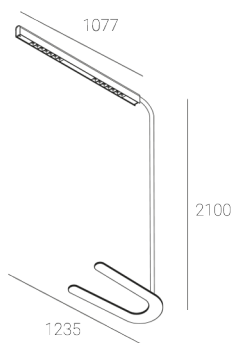

## KAMERTON Stand Louver

CODE 5.3231.02P1.C77W.M0

LED | 4000 K | >90 | SDCM ≤3 | 50,000 h L80 B10 | IP20 | Casambi | 220-240V 50-60Hz |  | 

### TECHNICAL DATA

Power: 18,8+10,1 W CC HO (High output)  
Flux: 3744 lm  
CCT: 4000 K  
CRI: >90  
SDCM: ≤3  
Durability of LED sources: 50.000 h, L80 B10  
Diffuser / Optic: Wide beam (UGR<19)

Mounting type: Standing fixture  
Power supply: 220-240V, 50-60Hz  
Control: Casambi  
Protection Class: I  
IP: IP20  
Material: Extruded aluminium profile  
Finishing: powder coated: marrone

### TECHNICAL DRAWING

Dimensions: 1235x350 mm