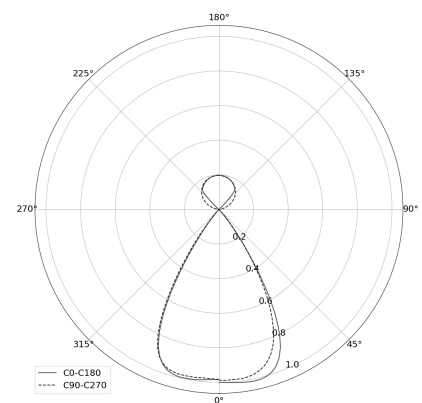

## KAMERTON Stand Louver

CODE 5.3231.02P1.C77W.M0

LED | 4000 K | >90 | SDCM ≤3 | 50,000 h L80 B10 | IP20 | Casambi | 220-240V 50-60Hz |  | 

### TECHNICAL DATA

Power: 18,8+10,1 W CC HO (High output)  
Flux: 3744 lm  
CCT: 4000 K  
CRI: >90  
SDCM: ≤3  
Durability of LED sources: 50.000 h, L80 B10  
Diffuser / Optic: Wide beam (UGR<19)

Mounting type: Standing fixture  
Power supply: 220-240V, 50-60Hz  
Control: Casambi  
Protection Class: I  
IP: IP20  
Material: Extruded aluminium profile  
Finishing: powder coated: marrone

### TECHNICAL DRAWING

Dimensions: 1235x350 mm

### PHOTOMETRIC DATA