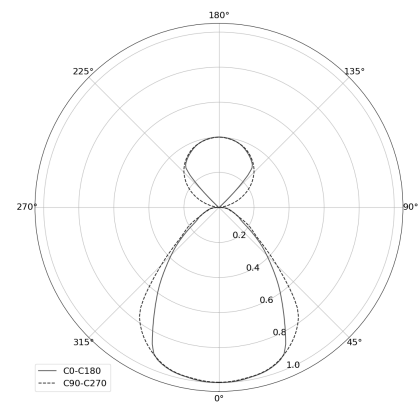

KAMERTON Stand Line

CODE 5.3232.02P1.WA3L.W0

LED | 2700-3000K | >90 | SDCM ≤3 | 50.000 h
L80 B10 | IP20 | Dim to warm | 220-240V
50-60Hz |  |  |

TECHNICAL DATA

Power: 20,2+10,1 W CV HO (High output)
Flux: 3373 lm
CCT: 2700-3000K
CRI: >90
SDCM: ≤3
Durability of LED sources: 50.000 h, L80 B10
Diffuser / Optic: Linear optic (satine)

Mounting type: Standing fixture
Power supply: 220-240V, 50-60Hz
Control: Dim to warm
Protection Class: I
IP: IP20
Material: Extruded aluminium profile
Finishing: powder coated: wine (RAL3005)

TECHNICAL DRAWING

Dimensions: 1077x44 mm

PHOTOMETRIC DATA

ACCESSORIES (ORDERED SEPARATELY)

OTHER