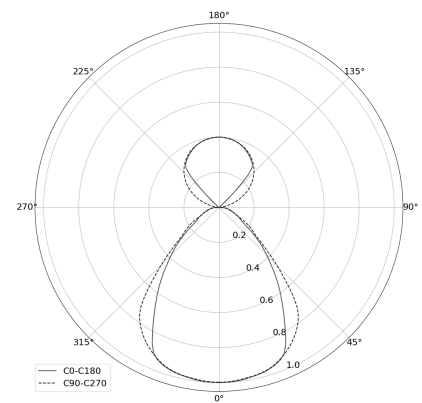

## KAMERTON Stand Line

CODE 5.3232.02P1.WA3L.DO

LED | 2700-3000K | >90 | SDCM ≤3 | 50.000 h  
L80 B10 | IP20 | Dim to warm | 220-240V  
50-60Hz |  |  |

### TECHNICAL DATA

Power: 20,2+10,1 W CV HO (High output)  
Flux: 3373 lm  
CCT: 2700-3000K  
CRI: >90  
SDCM: ≤3  
Durability of LED sources: 50.000 h, L80 B10  
Diffuser / Optic: Linear optic (satine)

### TECHNICAL DRAWING

Dimensions: 1077x44 mm

### PHOTOMETRIC DATA