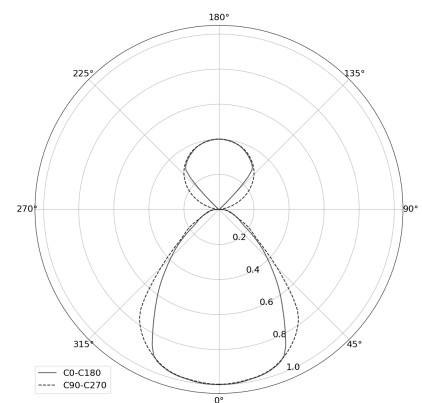

KAMERTON Stand Line

CODE 5.3232.02P1.WA3L.M0

LED | 2700-3000K | >90 | SDCM ≤3 | 50.000 h
L80 B10 | IP20 | Dim to warm | 220-240V
50-60Hz |  |  |

TECHNICAL DATA

Power: 20,2+10,1 W CV HO (High output)
Flux: 3373 lm
CCT: 2700-3000K
CRI: >90
SDCM: ≤3
Durability of LED sources: 50.000 h, L80 B10
Diffuser / Optic: Linear optic (satine)

Mounting type: Standing fixture
Power supply: 220-240V, 50-60Hz
Control: Dim to warm
Protection Class: I
IP: IP20
Material: Extruded aluminium profile
Finishing: powder coated: marrone

TECHNICAL DRAWING

Dimensions: 1077x44 mm

PHOTOMETRIC DATA

ACCESSORIES (ORDERED SEPARATELY)

OTHER