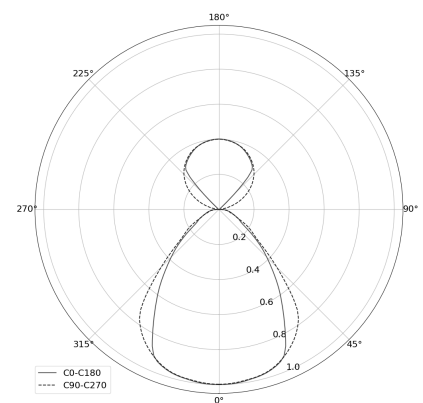

## KAMERTON Stand Line

CODE: 5.3232.02P1.167L.N0

LED | 3000 K | >90 | SDCM ≤3 | 50.000 h  
L80 B10 | IP20 | ON/OFF | 220-240V  
50-60Hz |  |  |

### TECHNICAL DATA

Power: 20,2+10,1 W CC HO (High output)  
Flux: 3627 lm  
CCT: 3000 K  
CRI: >90  
SDCM: ≤3  
Durability of LED sources: 50.000 h, L80 B10  
Diffuser / Optic: Linear optic (satine)

Mounting type: Standing fixture  
Power supply: 220-240V, 50-60Hz  
Control: ON/OFF  
Protection Class: I  
IP: IP20  
Material: Extruded aluminium profile  
Finishing: powder coated: night

### TECHNICAL DRAWING

Dimensions: 1077x44 mm

### PHOTOMETRIC DATA