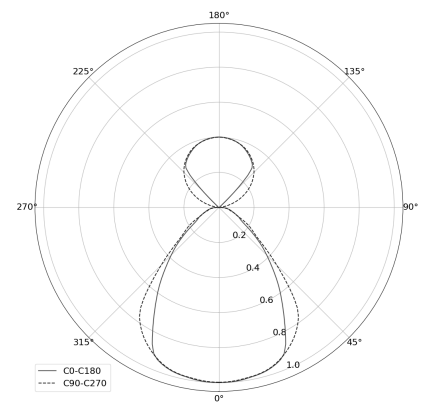

KAMERTON Stand Line

CODE: 5.3232.02P1.C77L.40

LED | 4000 K | >90 | SDCM ≤3 | 50.000 h
L80 B10 | IP20 | Casambi | 220-240V
50-60Hz |  |  |

TECHNICAL DATA

Power: 20,2+10,1 W CC HO (High output)
Flux: 3879 lm
CCT: 4000 K
CRI: >90
SDCM: ≤3
Durability of LED sources: 50.000 h, L80 B10
Diffuser / Optic: Linear optic (satine)

Mounting type: Standing fixture
Power supply: 220-240V, 50-60Hz
Control: Casambi
Protection Class: I
IP: IP20
Material: Extruded aluminium profile
Finishing: powder coated: white (RAL9016)

TECHNICAL DRAWING

Dimensions: 1077x44 mm

PHOTOMETRIC DATA

ACCESSORIES (ORDERED SEPARATELY)

OTHER