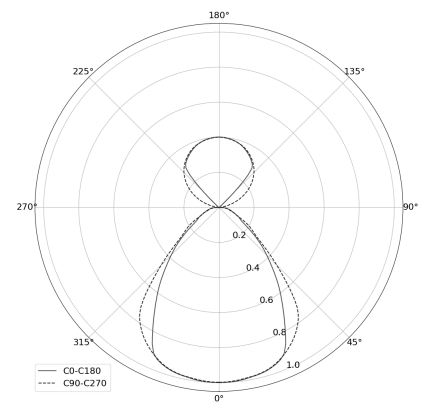

KAMERTON Stand Line

CODE: 5.3232.02P1.C77L.W0

LED | 4000 K | >90 | SDCM ≤3 | 50.000 h
L80 B10 | IP20 | Casambi | 220-240V
50-60Hz |  |  |

TECHNICAL DATA

Power: 20,2+10,1 W CC HO (High output)
Flux: 3879 lm
CCT: 4000 K
CRI: >90
SDCM: ≤3
Durability of LED sources: 50.000 h, L80 B10
Diffuser / Optic: Linear optic (satine)

Mounting type: Standing fixture
Power supply: 220-240V, 50-60Hz
Control: Casambi
Protection Class: I
IP: IP20
Material: Extruded aluminium profile
Finishing: powder coated: wine (RAL3005)

TECHNICAL DRAWING

Dimensions: 1077x44 mm

PHOTOMETRIC DATA

ACCESSORIES (ORDERED SEPARATELY)

OTHER