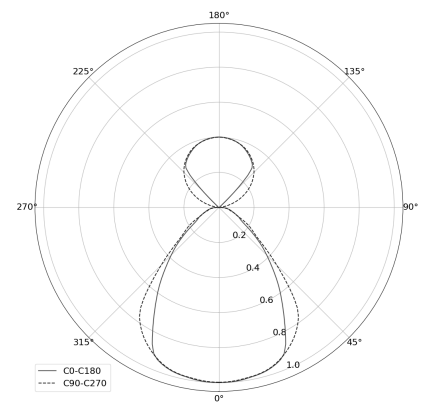

PHOTOMETRIC DATA

ACCESSORIES (ORDERED SEPARATELY)

OTHER