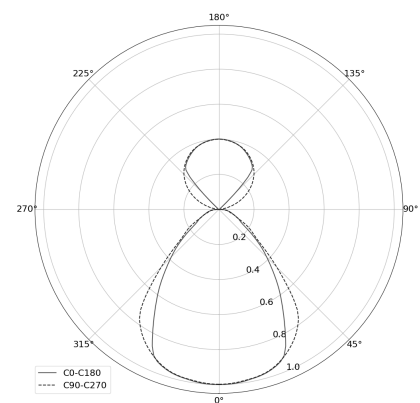

PHOTOMETRIC DATA

ACCESSORIES (ORDERED SEPARATELY)

OTHER