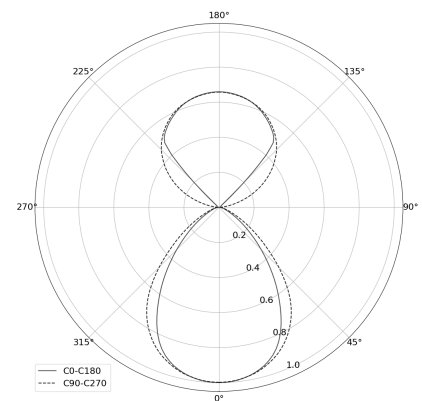

## KAMERTON Stand Line

CODE 5.3232.02P1.WA38.40

LED | 2700-3000K | >90 | SDCM ≤3 | 50.000 h  
L80 B10 | IP20 | Dim to warm | 220-240V  
50-60Hz |  |  |

### TECHNICAL DATA

Power: 20,2+10,1 W CV HO (High output)  
Flux: 2322 lm  
CCT: 2700-3000K  
CRI: >90  
SDCM: ≤3  
Durability of LED sources: 50.000 h, L80 B10  
Diffuser / Optic: Dark Microcrystal

Mounting type: Standing fixture  
Power supply: 220-240V, 50-60Hz  
Control: Dim to warm  
Protection Class: I  
IP: IP20  
Material: Extruded aluminium profile  
Finishing: powder coated: white (RAL9016)

### TECHNICAL DRAWING

Dimensions: 1077x44 mm

### PHOTOMETRIC DATA