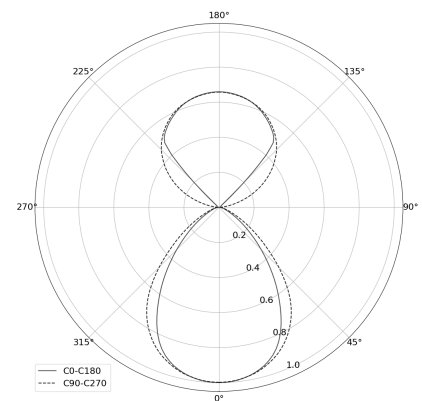

KAMERTON Stand Line

CODE 5.3232.02P1.WA38.G0

LED | 2700-3000K | >90 | SDCM ≤3 | 50.000 h
L80 B10 | IP20 | Dim to warm | 220-240V
50-60Hz |  |  |

TECHNICAL DATA

Power: 20,2+10,1 W CV HO (High output)
Flux: 2322 lm
CCT: 2700-3000K
CRI: >90
SDCM: ≤3
Durability of LED sources: 50.000 h, L80 B10
Diffuser / Optic: Dark Microcrystal

Mounting type: Standing fixture
Power supply: 220-240V, 50-60Hz
Control: Dim to warm
Protection Class: I
IP: IP20
Material: Extruded aluminium profile
Finishing: powder coated: fog (RAL7038)

TECHNICAL DRAWING

Dimensions: 1077x44 mm

PHOTOMETRIC DATA

ACCESSORIES (ORDERED SEPARATELY)

OTHER