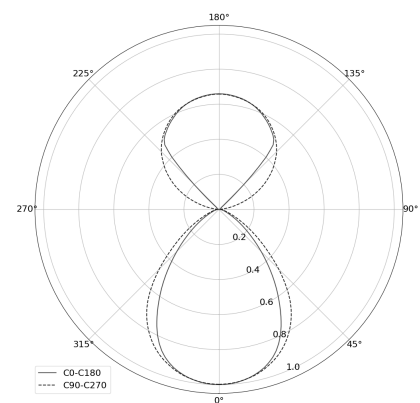

## KAMERTON Stand Line

CODE 5.3232.02P1.WA38.S0

LED | 2700-3000K | >90 | SDCM ≤3 | 50.000 h  
L80 B10 | IP20 | Dim to warm | 220-240V  
50-60Hz |  |  |

### TECHNICAL DATA

Power: 20,2+10,1 W CV HO (High output)  
Flux: 2322 lm  
CCT: 2700-3000K  
CRI: >90  
SDCM: ≤3  
Durability of LED sources: 50.000 h, L80 B10  
Diffuser / Optic: Dark Microcrystal

Mounting type: Standing fixture  
Power supply: 220-240V, 50-60Hz  
Control: Dim to warm  
Protection Class: I  
IP: IP20  
Material: Extruded aluminium profile  
Finishing: powder coated: saphire (RAL5003)

### TECHNICAL DRAWING

Dimensions: 1077x44 mm

### PHOTOMETRIC DATA