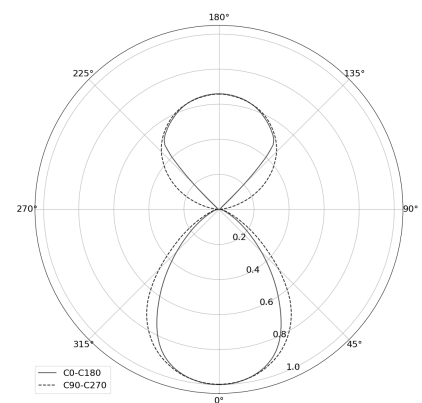

KAMERTON Stand Line

CODE: 5.3232.02P1.WA38.F0

LED | 2700-3000K | >90 | SDCM ≤3 | 50.000 h
L80 B10 | IP20 | Dim to warm | 220-240V
50-60Hz |  |  |

TECHNICAL DATA

Power: 20,2+10,1 W CV HO (High output)
Flux: 2322 lm
CCT: 2700-3000K
CRI: >90
SDCM: ≤3
Durability of LED sources: 50.000 h, L80 B10
Diffuser / Optic: Dark Microcrystal

Mounting type: Standing fixture
Power supply: 220-240V, 50-60Hz
Control: Dim to warm
Protection Class: I
IP: IP20
Material: Extruded aluminium profile
Finishing: powder coated: forrest (RAL6005)

TECHNICAL DRAWING

Dimensions: 1077x44 mm

PHOTOMETRIC DATA

ACCESSORIES (ORDERED SEPARATELY)

OTHER